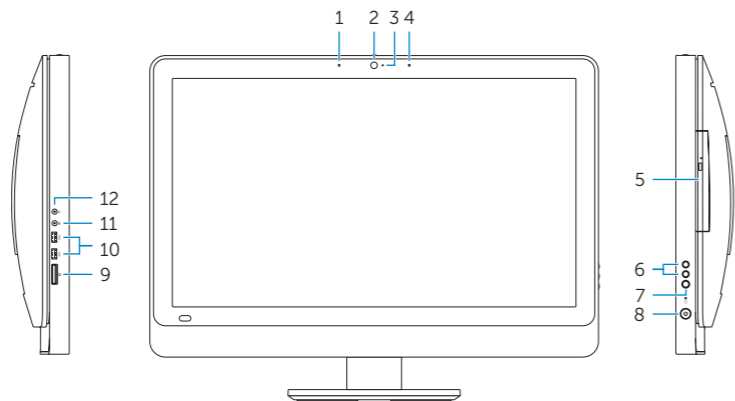

W05C001

Inspiron One 2330

Features

Fitur | الميزات

1. Left microphone
2. Camera
3. Camera-status light
4. Right microphone
5. Optical drive
6. Brightness-control buttons (2)
7. Input-source selection (optional)/ Display-off button
8. Power button
9. Media-card reader
10. USB 3.0 ports (2)
11. Microphone port
12. Headphone port
13. S/P DIF port
14. VGA-in port (optional)
15. VGA-out port
16. Audio-out port
17. USB 3.0 ports (2)
18. USB 2.0 ports (2)
19. Network port
20. Power port
21. HDMI-in port (optional)
22. Composite ports
23. Security-cable slot
24. Service Tag and regulatory labels